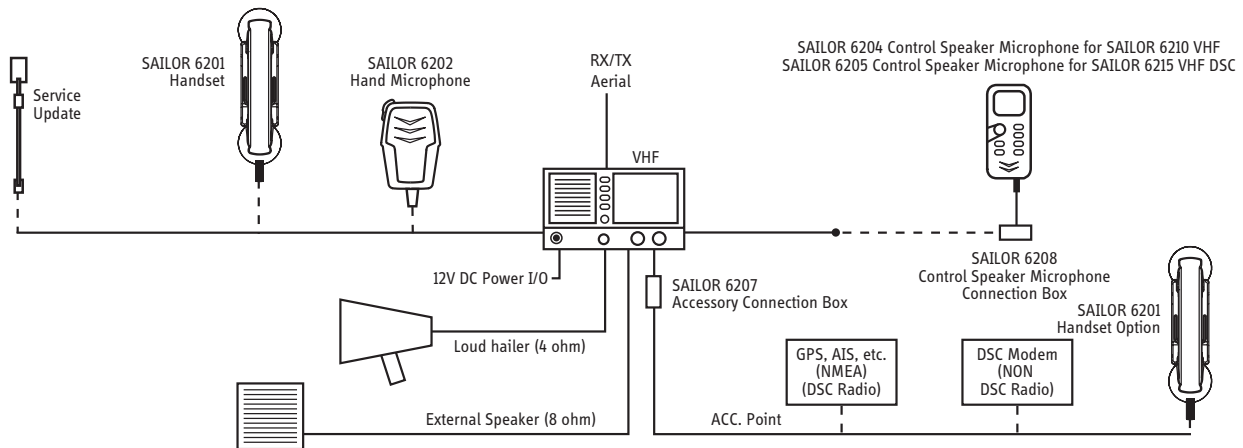

SAILOR® 6210 VHF & 6215 VHF DSC

Get a trusted SAILOR on board - FCC approved