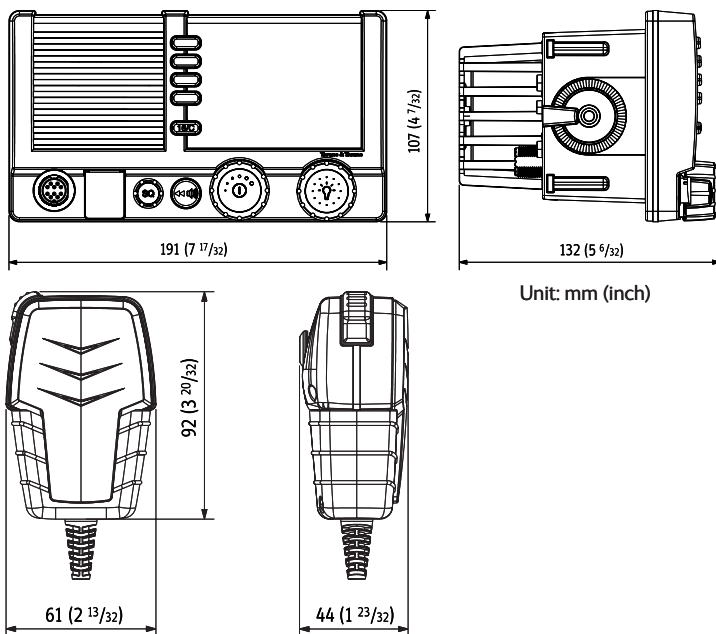

INSTALLATION

	SAILOR 6210 VHF	SAILOR 6215 VHF DSC Class D
Bracket and flush mounting installation	X	X
Waterproof rating all over including Hand Microphones and Control Speaker Microphones	IPx8 & IPx6	IPx8 & IPx6
Approval	R&TTE & Canadian	R&TTE